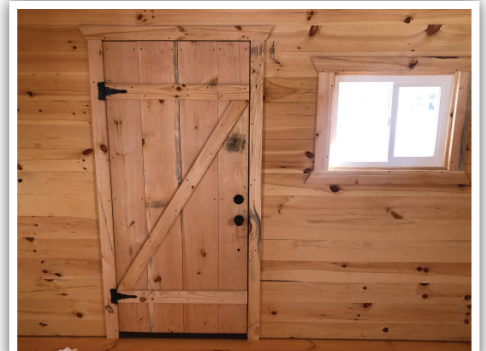

ADD-ON OPTIONS

Bed Frame: \$519
Night Stand: \$250
60" Kitchen: \$1619

Tax & Delivery Not Included.

BASE CABIN PLUS INTERIOR PACKAGE & ADD-ON OPTIONS: \$24,852

PIONEER 24' CABIN

12' x 24'

BARN DIMENSIONS

Cabin:12' x 24'
Front Porch:6' x 12'
Loft:8' x 12'

WINDOW DIMENSIONS

(4 each):.....36" x 36"
(1 each):24" x 24"

Cabin 103

\$18,550

INCLUDES

Tight Sealed Wood Front Entry Door
Locking Door Hardware
T-Groove Pine Finished Flooring
Exterior Logs Color: Honey Gold
Interior Chinking Color: Wood Tone Cedar