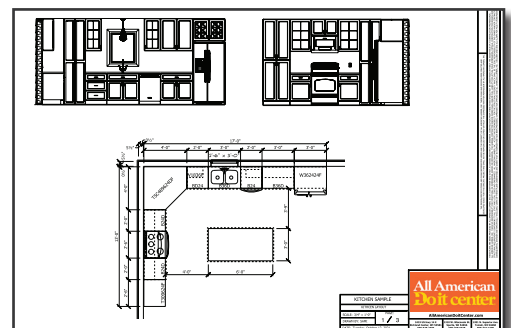

**All American
Do it Center**

Tomah • 608-374-4200 | Sparta • 608-269-5028 | Richland Center • 608-649-4300